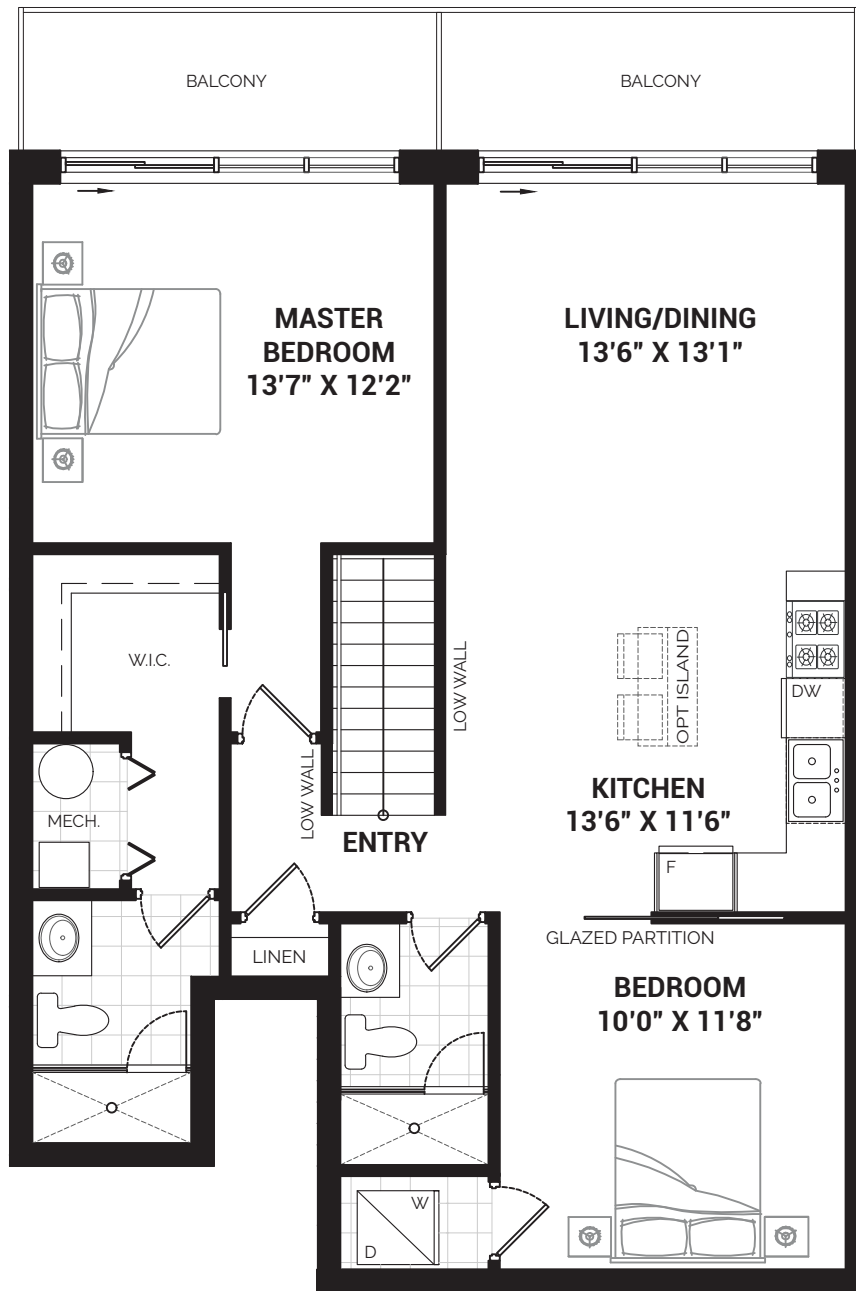

THE CORA

2 BED | MODEL: C2 | 1028 SQ.FT

BALCONY: 94 SQ.FT

UNIT: 203

SECOND LEVEL