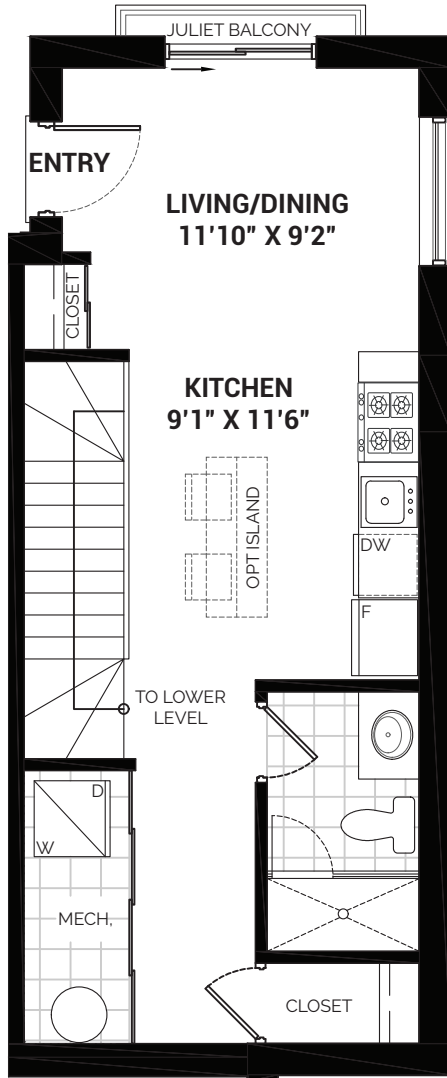

# THE BLAIR

2 BED | MODEL: E | 940 SQ.FT  
UNIT: 104

MAIN LEVEL

LOWER LEVEL