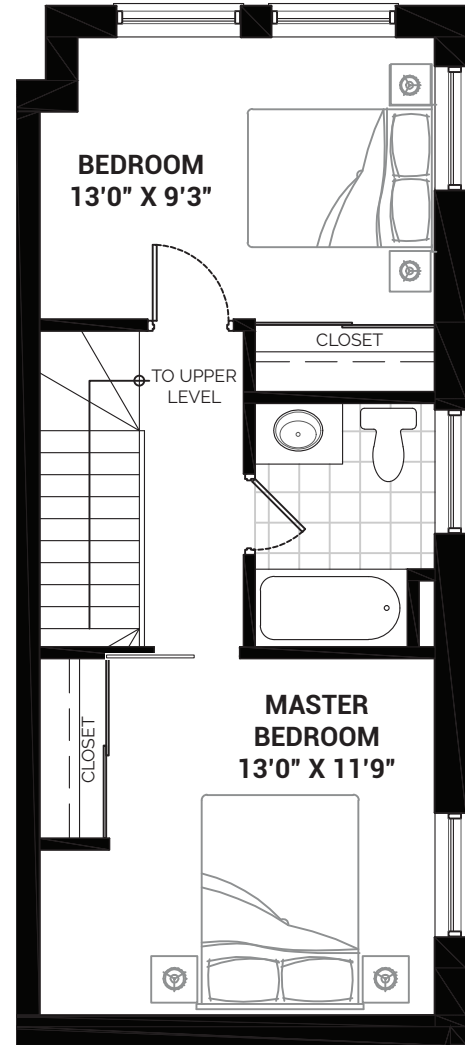

# THE BLAIR

2 BED | MODEL: E | 940 SQ.FT  
UNIT: 104

MAIN LEVEL

LOWER LEVEL