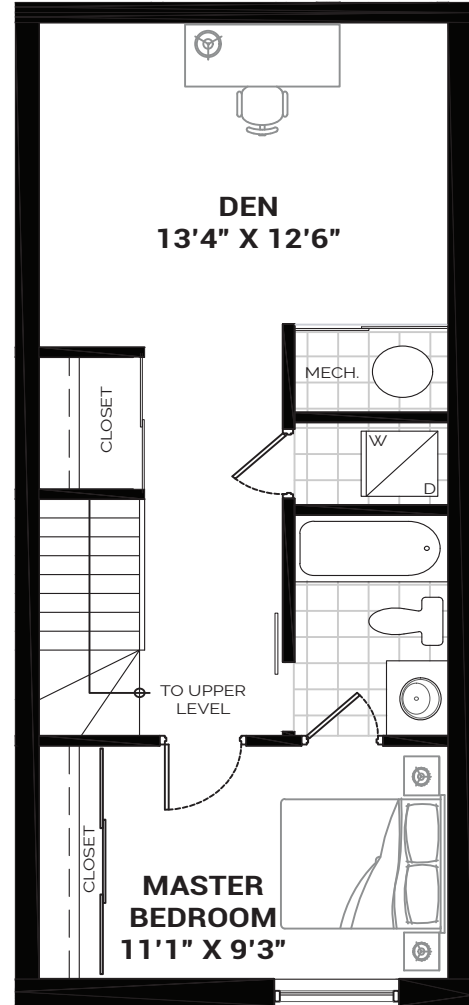

THE EMILY

2 B+D | MODEL: J | 1056 SQ.FT
 BALCONY: 47 SQ.FT
 UNIT: 107, 109

MAIN LEVEL

LOWER LEVEL