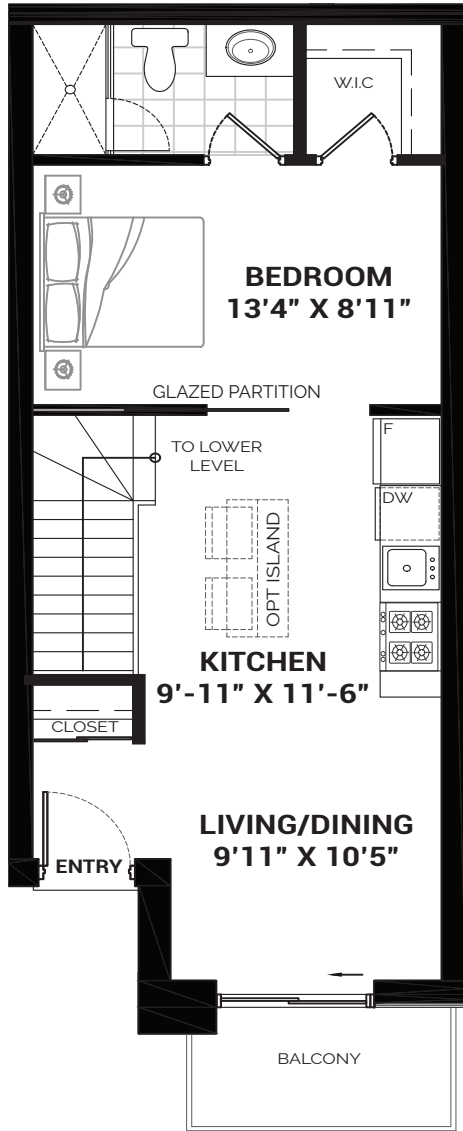

THE EMILY

2 B+D | MODEL: J | 1056 SQ.FT
 BALCONY: 47 SQ.FT
 UNIT: 107, 109

MAIN LEVEL

LOWER LEVEL