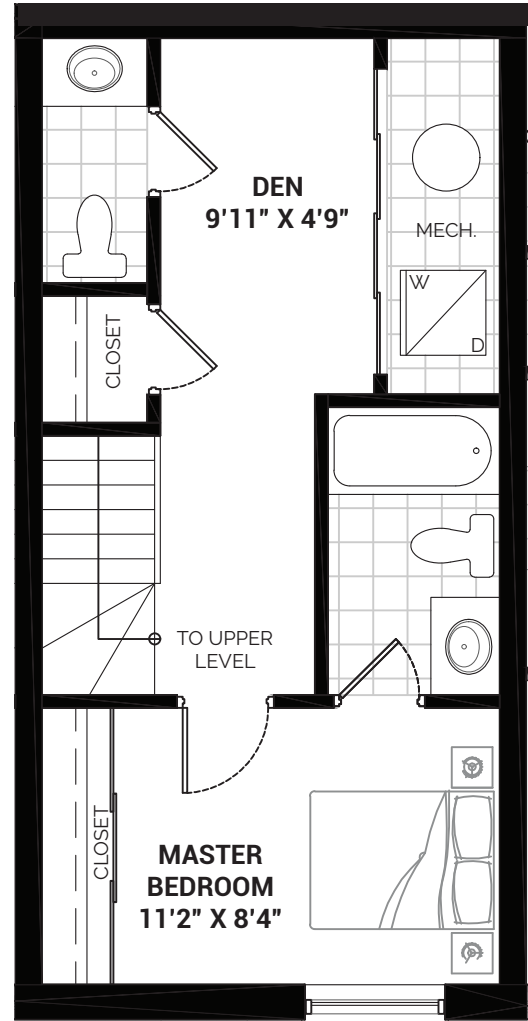

THE BRIELLE

2 B+D | MODEL: H | 954 SQ.FT

BALCONY: 47 SQ.FT

UNIT: 111

MAIN LEVEL

LOWER LEVEL