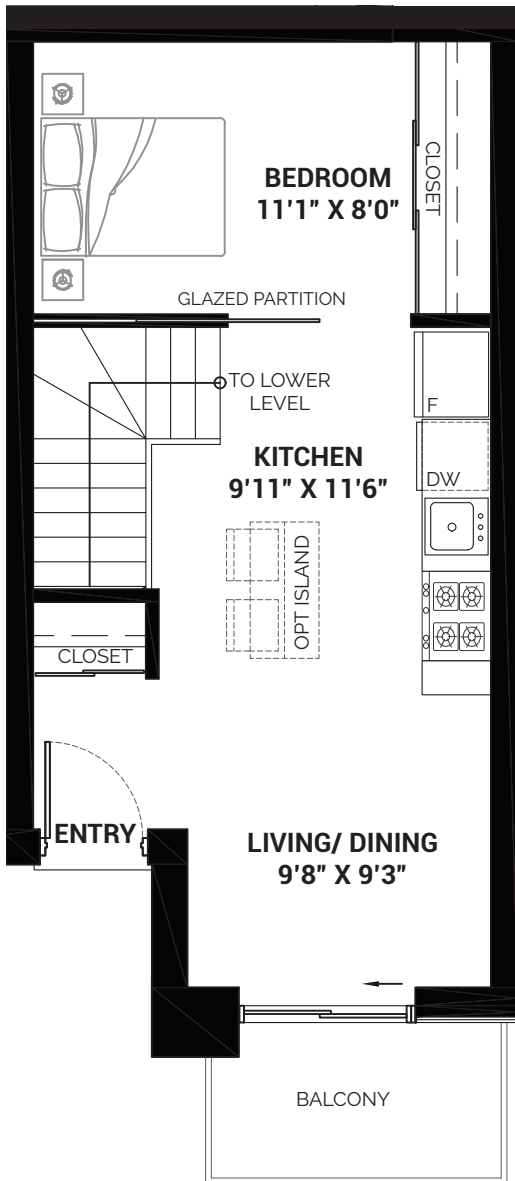

THE BRIELLE

2 B+D | MODEL: H | 954 SQ.FT

BALCONY: 47 SQ.FT

UNIT: 111

MAIN LEVEL

LOWER LEVEL