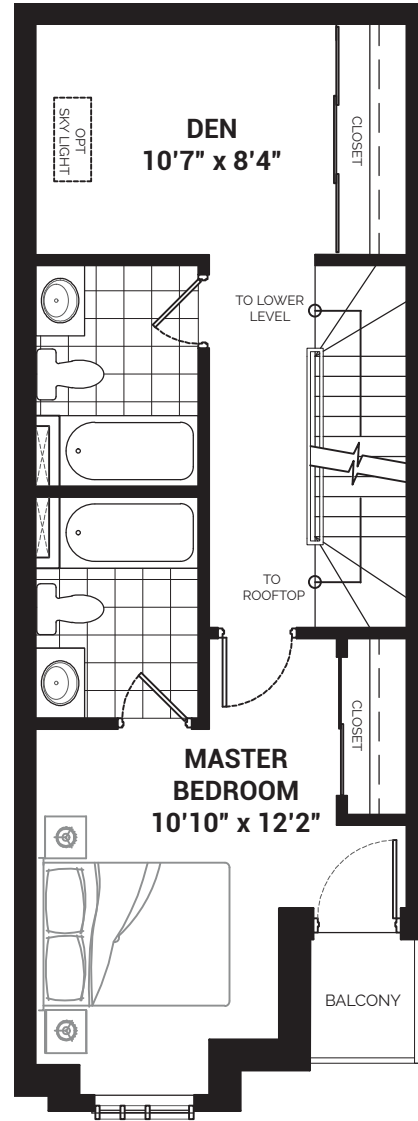

THE JANE

1 B+D | MODEL: K3 | 1156 SQ.FT
 TERRACE/BALCONY: 359/44 SQ.FT
 UNIT: 311

THIRD LEVEL

FOURTH LEVEL

ROOFTOP