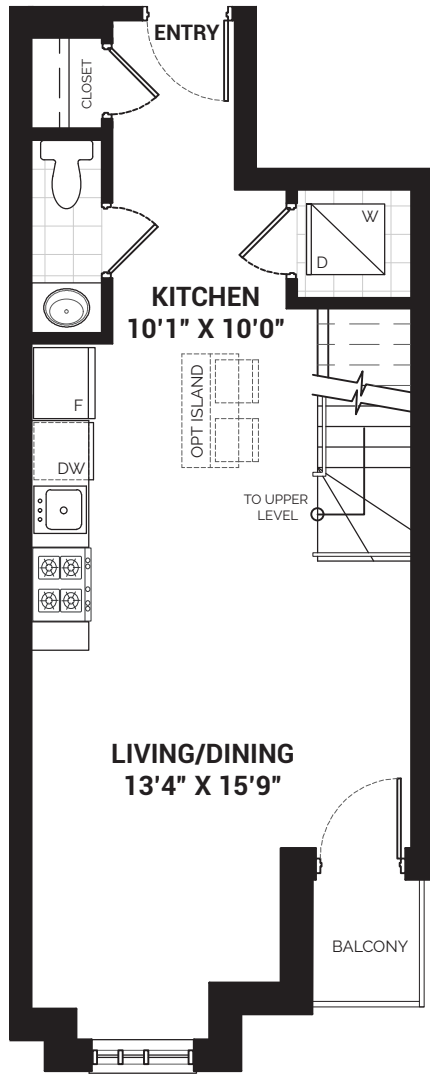

THE JANE

1 B+D | MODEL: K3 | 1156 SQ.FT
 TERRACE/BALCONY: 359/44 SQ.FT
 UNIT: 311

THIRD LEVEL

FOURTH LEVEL

ROOFTOP