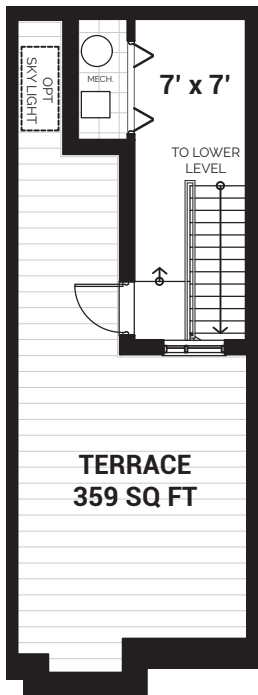

THE JANE

1 B+D | MODEL: K3 | 1156 SQ.FT
 TERRACE/BALCONY: 359/44 SQ.FT
 UNIT: 311

THIRD LEVEL

FOURTH LEVEL

ROOFTOP